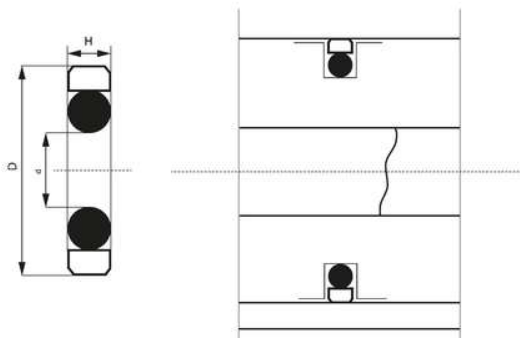

SEALS GRB

Części uniwersalne

PTFE+BRONZE
NBR

Kod	D	d	H
SAW/117690	70	54.5	6.3
SAW/117691	70	59	4.2
SAW/117692	75	59.5	6.3
SAW/117693	75	63	4.2
SAW/117694	80	62.5	6.3
SAW/117695	80	68	4.2
SAW/118472	83	67	6.3
SAW/118471	84	69	6.3
SAW/118470	84	74	3.9
SAW/118473	87	71	6.3
SAW/117697	87	73	6.3
SAW/117698	87	76	4
SAW/117696	90	73	6.3