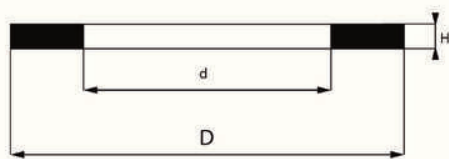

## Części uniwersalne

Żywica fenolowa

Kod	d	D	H
SAW/121732			
SAW/511197			
SAW/117710	40	45	9.7
SAW/117711	41	45	14.6
SAW/118705	45	50	15.0
SAW/117712	46	50	9.7
SAW/117713	46	50	14.6
SAW/118469	49	53	9.8
SAW/117714	54	60	15.4
SAW/117715	59	65	15.4
SAW/117707	64	70	15.6
SAW/117709	69	75	19.8
SAW/117702	79	85	19.6
SAW/117700	80	85	9.4
SAW/117705	84	90	19.6
SAW/117703	84	90	24.6
SAW/117699	85	90	9.4
SAW/117708	89	95	24.35
SAW/117704	99	105	24.8
SAW/117701	100	105	9.4
SAW/117706	104	110	29.4