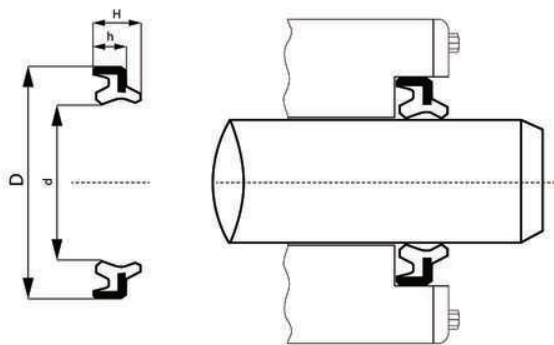

SEALS DKB2

Części uniwersalne

PU + Metal

Kod	d	D	h	H
SAW/118332	22	34	7	9
SAW/118332	22	34	7	9
SAW/118468	25	37	6	9
SAW/118468	25	37	6	9
SAW/118333	30	42	6	9
SAW/118333	30	42	6	9
SAW/118334	32	44	7	10
SAW/118335	40	52	7	10
SAW/118336	50	60	7	10
SAW/118336	50	60	7	10
SAW/118337	50	62	7	10
SAW/118337	50	62	7	10
SAW/118338	70	84	8	11
SAW/118338	70	84	8	11
SAW/118339	75	89	8	11
SAW/118339	75	89	8	11