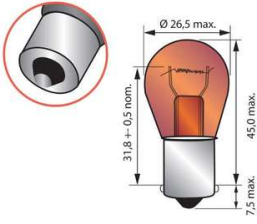

BULB

12V 21W
Pomarańczowa

SAW/119836

BULB

12V 21/5W

SAW/119837