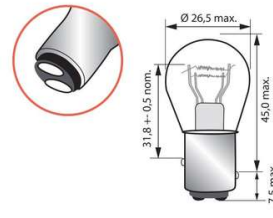

BULB

12V 21W
Pomarańczowa

SAW/119836

BULB

12V 21/5W

SAW/119837